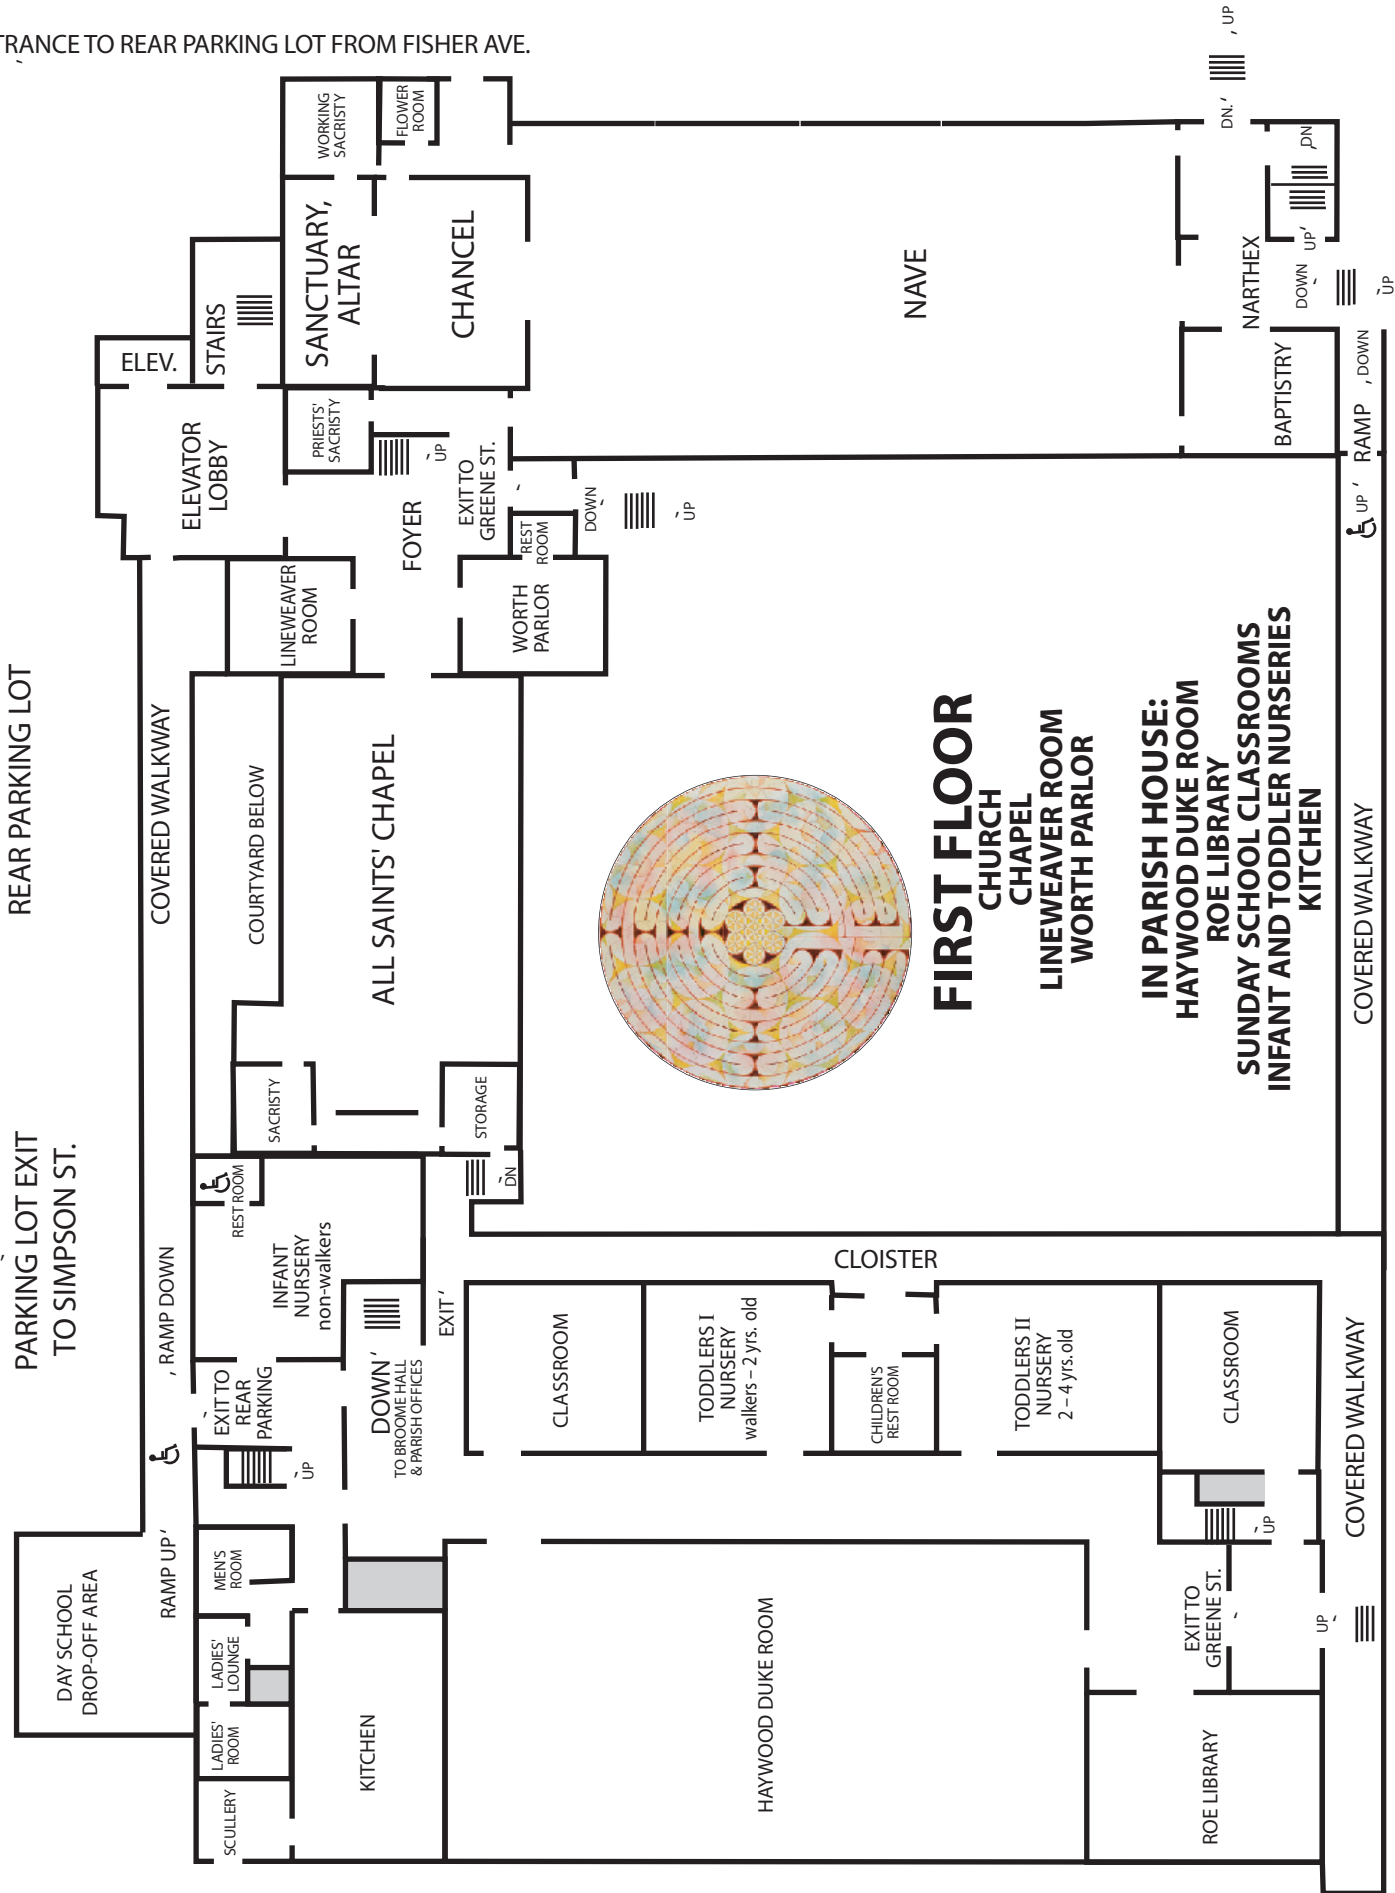

ENTRANCE TO REAR PARKING LOT FROM FISHER AVE.

REAR PARKING LOT

PARKING LOT EXIT TO SIMPSON ST.

COVERED WALKWAY

RAMP DOWN

RAMP UP

DAY SCHOOL DROP-OFF AREA

ELEV.

ELEVATOR LOBBY

STAIRS

COURTYARD BELOW

LINEWEAVER ROOM

PRIESTS' SACRISTY

SANCTUARY, ALTAR

WORKING SACRISTY

FLOWER ROOM