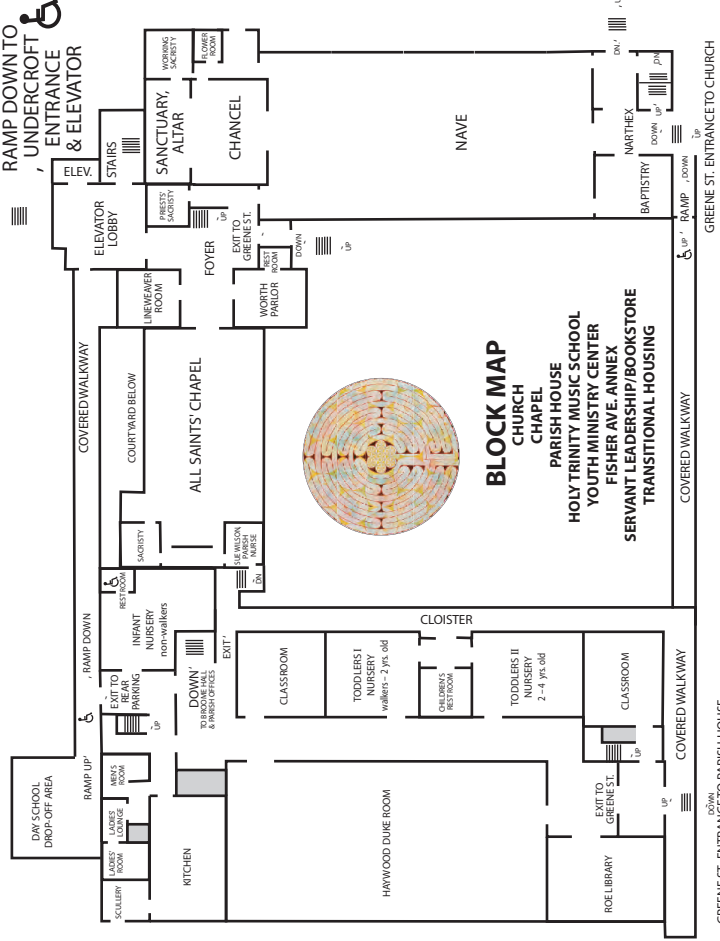

ENTRANCE TO REAR PARKING LOT

FISHER AVENUE (ONE-WAY )

SIMPSON STREET

DRIVEWAY

DRIVEWAY

TO DAY SCHOOL DROP-OFF / PICK-UP AREA

SMITH STREET (ONE-WAY )

ENTRANCE TO UNDERCROFT

RAMP DOWN TO UNDERCROFT ENTRANCE & ELEVATOR

GREENE ST. ENTRANCE TO PARISH HOUSE

GREENE STREET

GREENE ST. ENTRANCE TO CHURCH